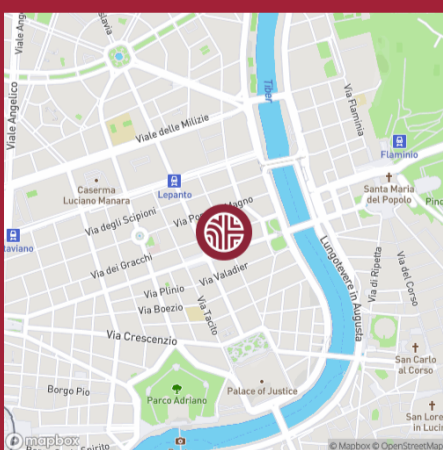

NH COLLECTION

HOTELS

NH COLLECTION

ROMA CENTRO

#### HOTEL LOCATION

The new NH Collection Roma Centro hotel, the refurbished long-established NH Leonardo da Vinci hotel, is an elegant 4-star hotel featuring a chic atmosphere that blends in with modern style.

The hotel is in a quiet location in the centre of Rome, very close to the Vatican City, the impressive Castel Sant'Angelo, the enchanting Piazza del Popolo and the banks of the river Tevere. Thanks to its strategic and easily accessible location, guests at this sophisticated hotel can choose a most exclusive shopping experience in the Prati district and visit the major places of interest in the Eternal City.

**FIUMICINO AIRPORT**  
40 KM / 30 MIN  
**ROMA TERMINI RAILWAY STATION**  
5 KM / 15 MIN

Via dei Gracchi, 324  
00192 Rome  
Italy  
T. +39 06 328481  
nhcollectionromacentro@nh-hotels.com  
<http://www.nh-hotels.com/hotel/nh-collection-roma-centro>